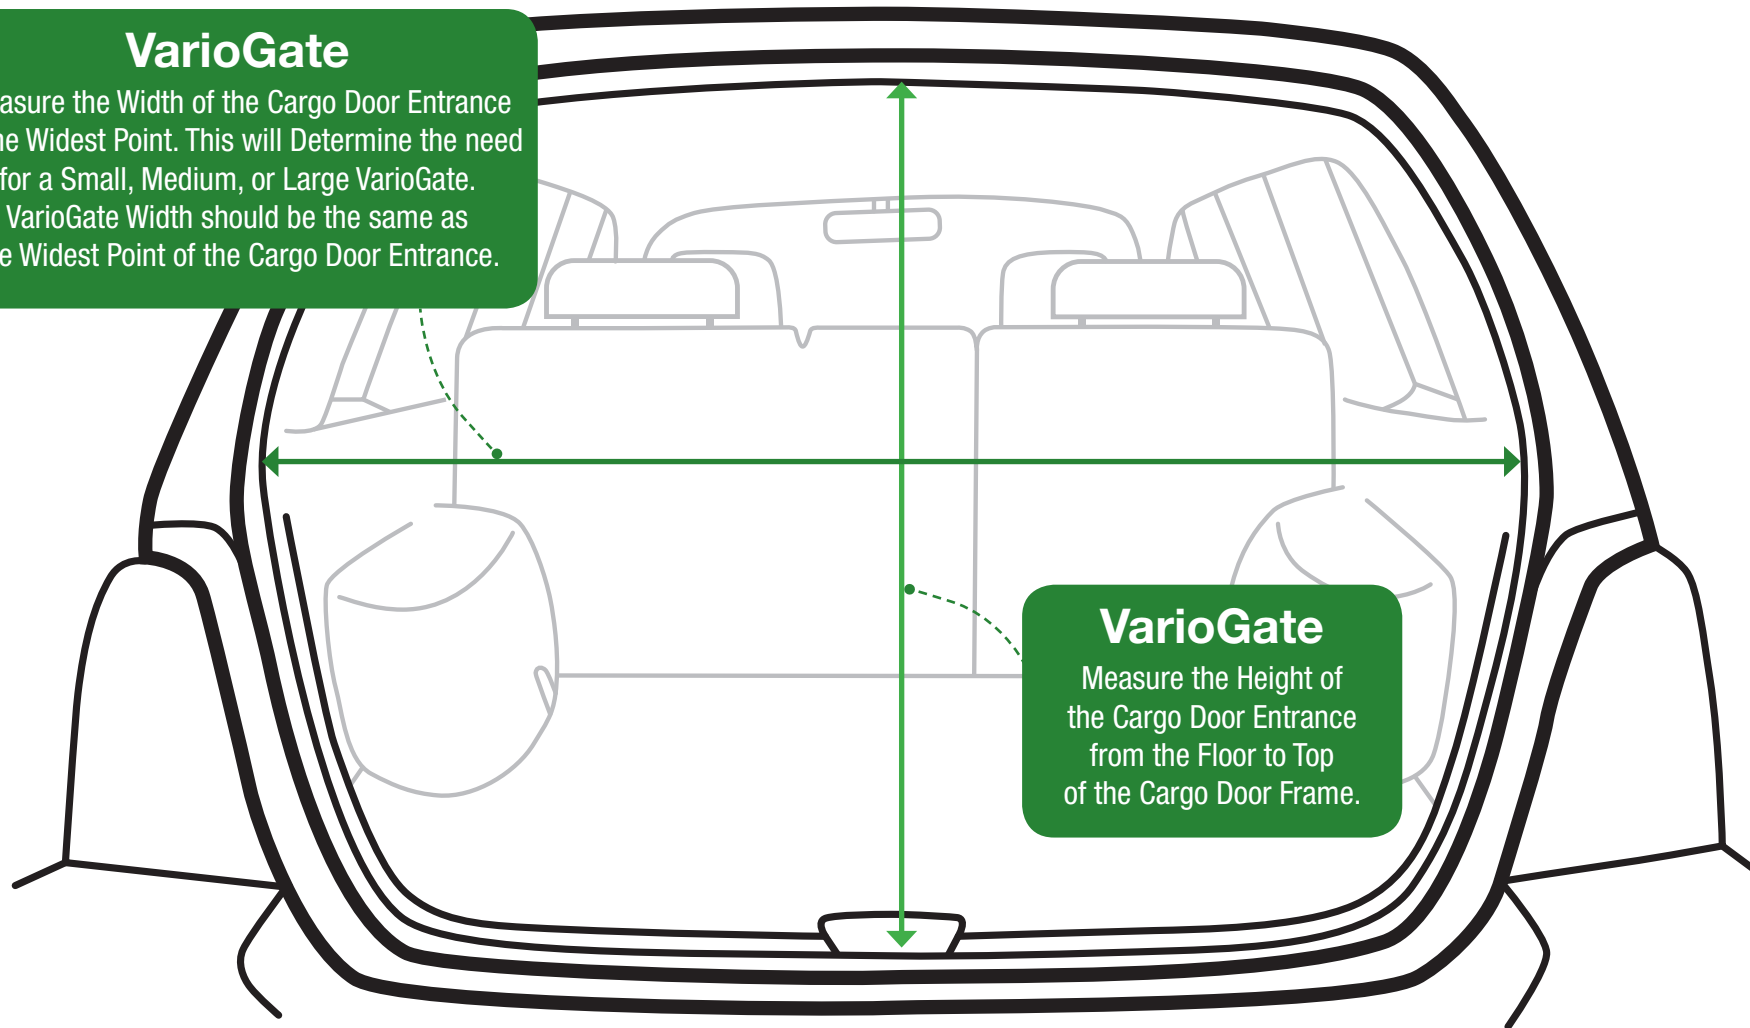

VarioGate

Measure the Width of the Cargo Door Entrance at the Widest Point. This will Determine the need for a Small, Medium, or Large VarioGate. VarioGate Width should be the same as the Widest Point of the Cargo Door Entrance.

VarioGate

Measure the Height of the Cargo Door Entrance from the Floor to Top of the Cargo Door Frame.

Please note that a Combination of a VarioGate + VarioBarrier is Recommended for the Best Crash Safety