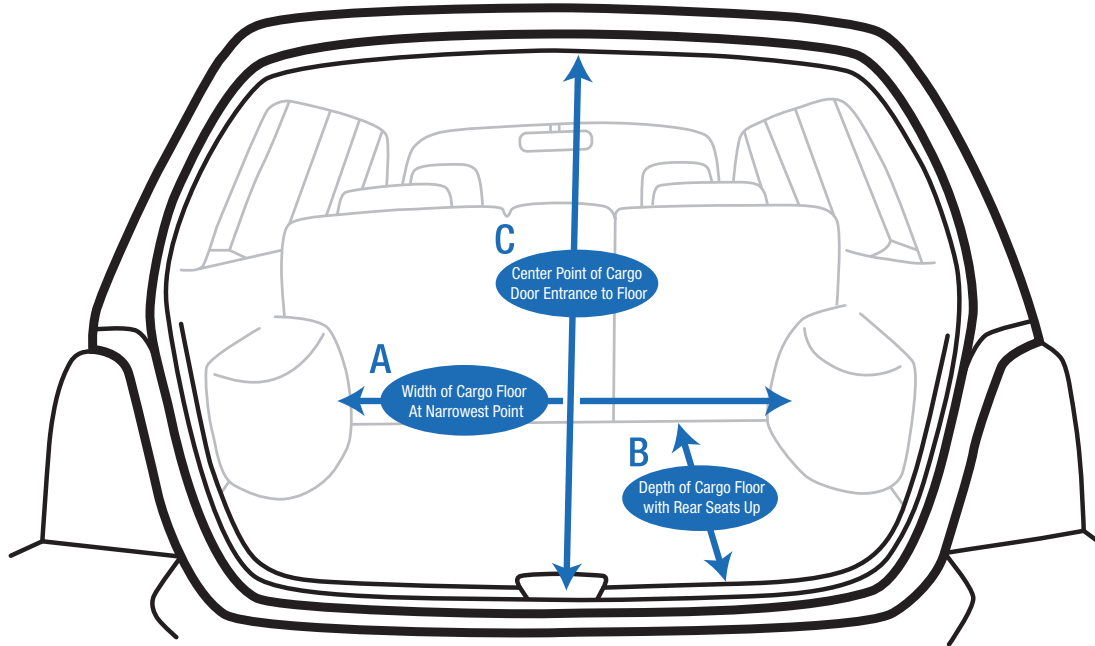

MEASURING YOUR CAR FOR THE VARIOCAGE

Check to see if your car has a raised sill at the rear cargo entrance. If the sill is raised, you should put something flat under the cage so its doors can open correctly. We recommend rigid foam board insulation to avoid interference with your car's crumple zone. The floor of the cargo area should be flat.

- A** Measure the narrowest area across the floor of the cargo area.
(Note: The narrowest area is often between the wheel wells or at the bottom of the cargo door entrance.)
- B** Measure the usable length of the cargo floor from the back seat to the cargo door.
(Note: The front & back of the cage are angled to maximize room for the dog(s) at the floor level.)
- C** Measure the height from the cargo floor to the top center of the cargo door entrance.
(Note: Measure from the top center of the door frame straight down to the floor, not at an angle.)

VarioCage is adjustable in length. The slope of the front, back and sides are angled so it can easily fit in a typical cargo area while also providing maximum room for your dog. If you have a cargo door with a steep angle, it may not close properly with the crate fully extended. Consider the final adjusted length of the cage to be sure it will offer enough space for your dog. For shorter cargo areas, a VarioCage Double with the centerdivider removed will offer more room for 1 or 2 dogs.