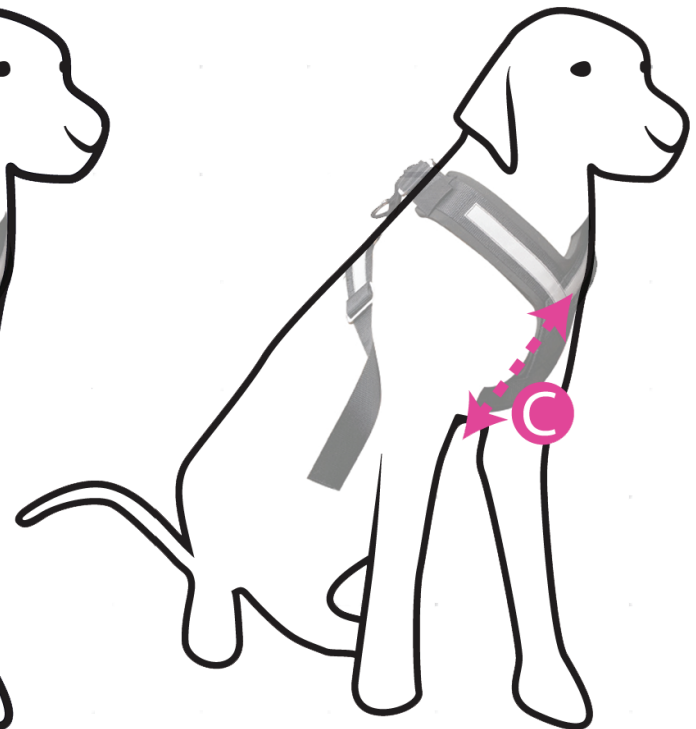

Neck / Shoulder

Chest / Girth

Strap / Body

| SMALL | | |
|---------------|---------------|----------|
| A | B | C |
| 16.0" - 24.0" | 11.0" - 32.0" | 6.4" |

| MEDIUM | | |
|---------------|---------------|----------|
| A | B | C |
| 24.0" - 29.6" | 20.0" - 40.0" | 6.8" |

| LARGE | | |
|---------------|---------------|----------|
| A | B | C |
| 25.6" - 40.0" | 20.0" - 40.0" | 9.2" |

| X-LARGE | | |
|---------------|---------------|----------|
| A | B | C |
| 30.4" - 40.0" | 20.0" - 42.8" | 12.0" |

Please note that all measurements are approximate. Final fit and comfort is individual to each dog.