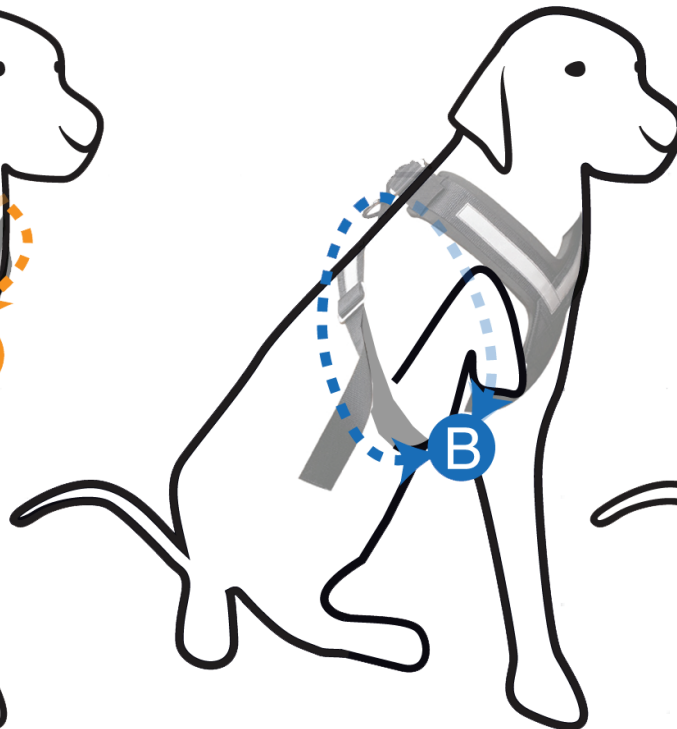

Neck / Shoulder

Chest / Girth

Strap / Body

| SMALL | | |
|---------------|---------------|----------|
| A | B | C |
| 16.0" - 24.0" | 11.0" - 32.0" | 6.4" |

| MEDIUM | | |
|---------------|---------------|----------|
| A | B | C |
| 24.0" - 29.6" | 20.0" - 40.0" | 6.8" |

| LARGE | | |
|---------------|---------------|----------|
| A | B | C |
| 25.6" - 40.0" | 20.0" - 40.0" | 9.2" |

| X-LARGE | | |
|---------------|---------------|----------|
| A | B | C |
| 30.4" - 40.0" | 20.0" - 42.8" | 12.0" |

Please note that all measurements are approximate. Final fit and comfort is individual to each dog.